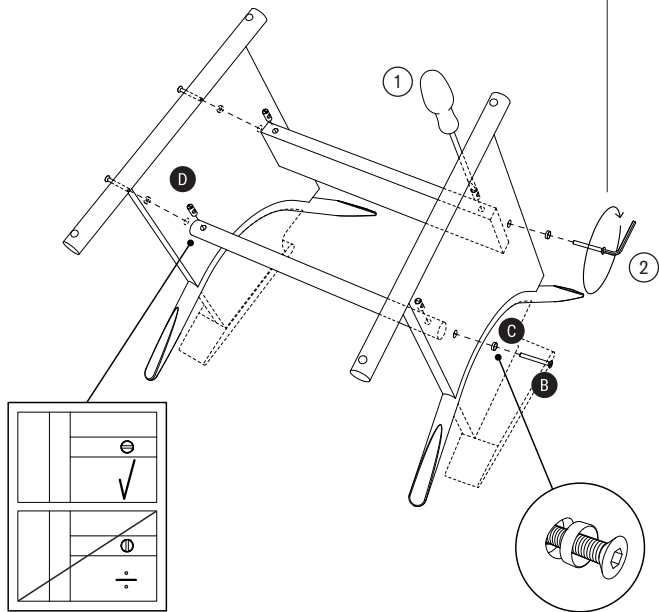

## Dimensions

**Important note!**

Only tighten the screws very loosely to allow for the membrane to be mounted in the next steps.

**Important note!**  
Narrow end of membrane.

10

Fit the membrane on the top of the wooden frame

**Important note!** The canvas membrane must **not** be washed as it will shrink and loose its strength

Finish securing the seat by also fitting the membrane over the bottom of the wooden frame

12

Tighten all screws