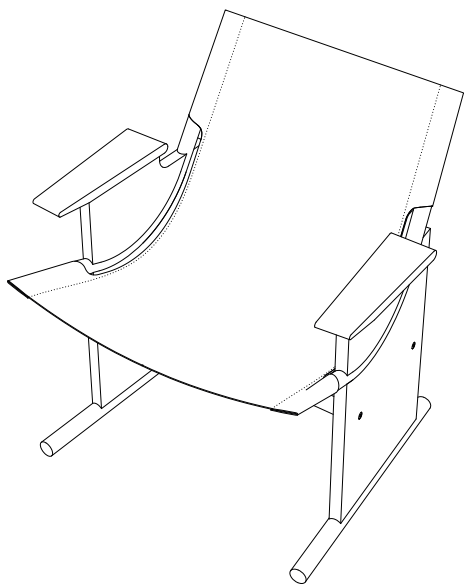

## Dimensions

**Important note!**

Only tighten the screws very loosely to allow for the membrane to be mounted in the next steps.

**Important note!**  
Narrow end of membrane.

10

Fit the membrane on the top of the wooden frame

**Important note!** The canvas membrane must **not** be washed as it will shrink and loose its strength

Finish securing the seat by also fitting the membrane over the bottom of the wooden frame

12

Tighten all screws